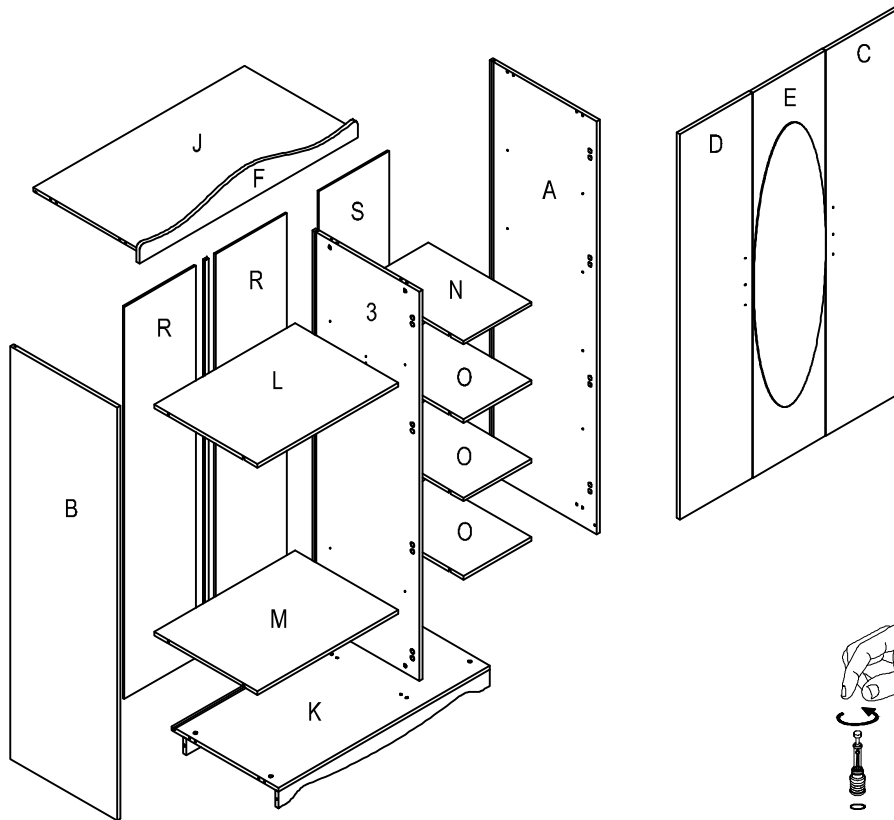

MONTAJ MALZEMELERİ / ASSEMBLY MATERIAL

2

KOD / CODE AET / PCS.	AA 15	KOD / CODE AET / PCS.	AB 13	KOD / CODE AET / PCS.	AC 15	KOD / CODE AET / PCS.	AD 26	KOD / CODE AET / PCS.	AM 8	KOD / CODE AET / PCS.	AH 12	KOD / CODE AET / PCS.	AN 4	KOD / CODE AET / PCS.	YM 6
KOD / CODE AET / PCS.	AG 8	KOD / CODE AET / PCS.	AH1 16	KOD / CODE AET / PCS.	AJ 24	KOD / CODE AET / PCS.	AY 16	KOD / CODE AET / PCS.	KD 6	KOD / CODE AET / PCS.	X 2	KOD / CODE AET / PCS.	VD 12	KOD / CODE AET / PCS.	VA 20
KOD / CODE AET / PCS.	KOD / CODE AET / PCS.	KOD / CODE AET / PCS.	KOD / CODE AET / PCS.	KOD / CODE AET / PCS.	KOD / CODE AET / PCS.	KOD / CODE AET / PCS.	KOD / CODE AET / PCS.	KOD / CODE AET / PCS.	KOD / CODE AET / PCS.	KOD / CODE AET / PCS.	KOD / CODE AET / PCS.	KOD / CODE AET / PCS.	KOD / CODE AET / PCS.	KOD / CODE AET / PCS.	KOD / CODE AET / PCS.

MONTAJ PARÇALARI / MOUNTING PARTS