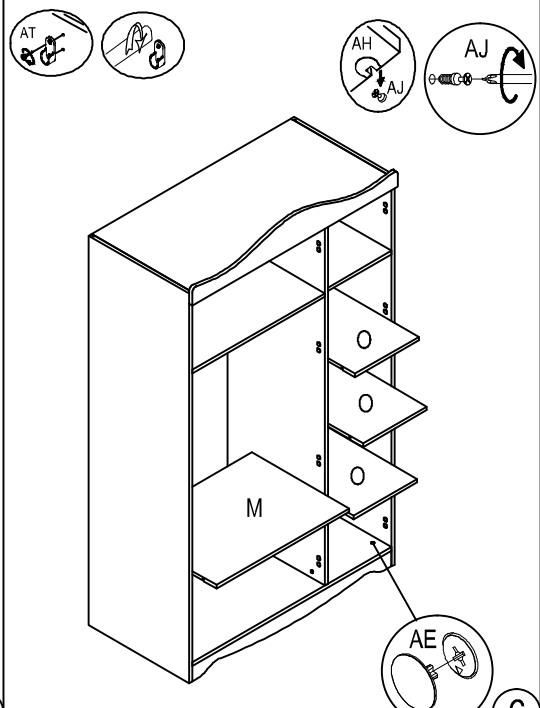

MONTAJ TALİMATI ASSEMBLY INSTRUCTIONS

Ürün / Product : Papatya 3 kapaklı dolap / Papatya Wardrop 3 doors

Ürün kodu / Product code : 212 03

Boyutlar / Dimension : W : 120.5 D : 63 H : 209

Gerekli aletler / Tools required

İki kişi / Two personel

Montaj süresi / Assembly time

120 dk / 120 Mints

5

6

7

8