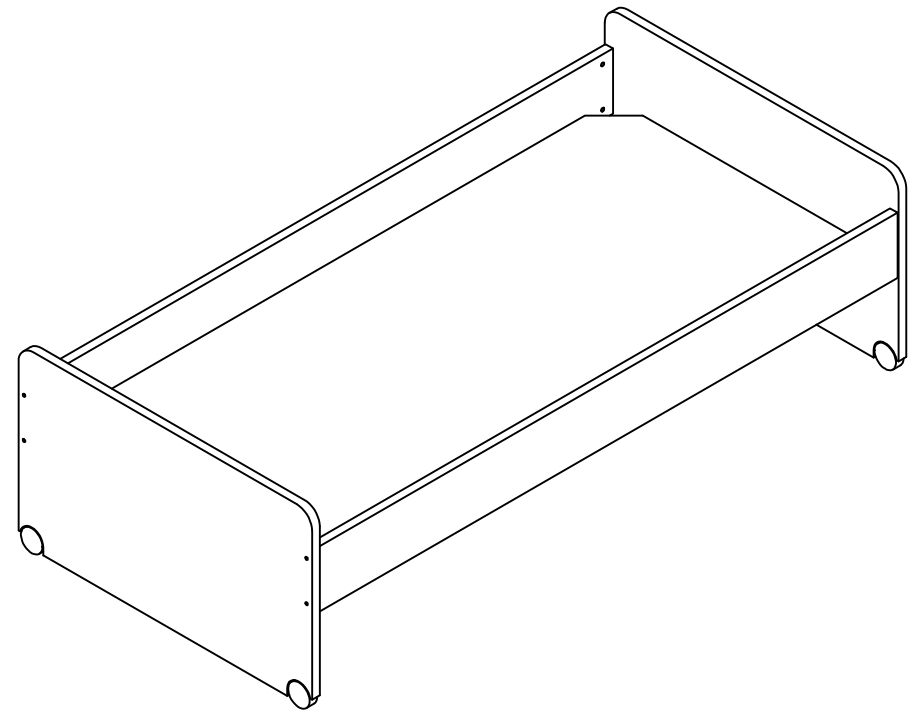

Item Description	: City Base Bed
Model No	: 25282 - 25292
Dimension	: W: 196 / D: 97 / H: 60
Total Weight of Item	: 49 kg

People Required

For Professional assembly only

Time Required: 30 min.

Tools Needed